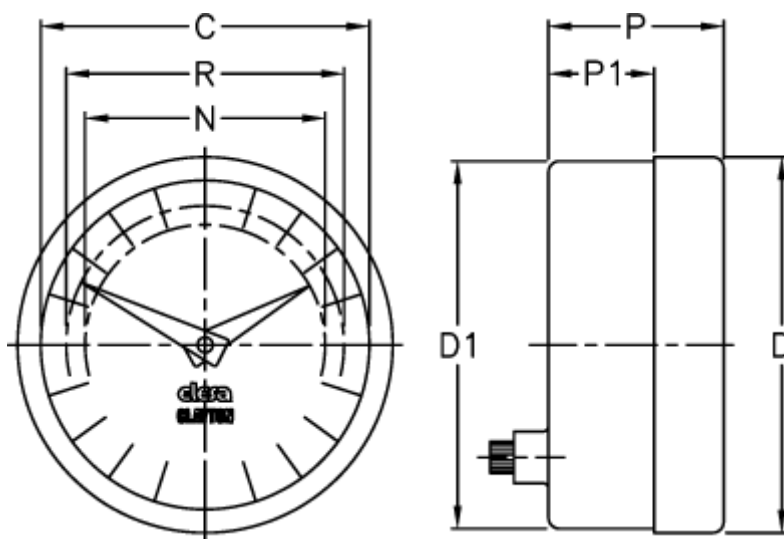

Article number: 2307074282

Description: E+G Positive drive indicator  
PA12-0002-S

## Measures

C = 60  
D = 68.5  
d1 = 67.0  
N = 44  
P = 32  
P1 = 25  
R = 51